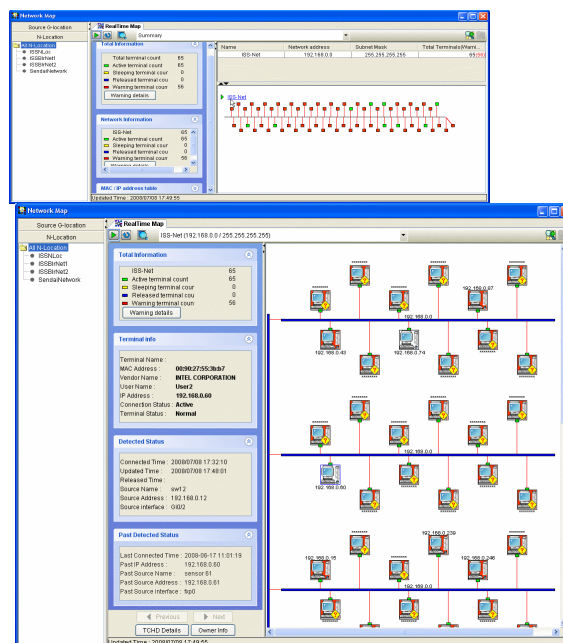

Network Map

ISS Services

Network applications

Network Management

Network Security

Process Management applications

Competency Management

Project and Process Management

Contact us

Intelligent Software Solutions

2-A, 3rd Floor,
Sobha Alexandar Plaza,

Commissariat Road,
Bangalore – 560 025

Ph.No: +91– 80–25320505

e-Mail: iss@iss.co.in

© Copyright Cyber solutions

Solution

ISS provided a solution with summary map for all networks on one panel. The network device interface status is highlighted in different colors. A detailed map of a network can be viewed. A concept of Reference Network Map was designed and developed. The reference map ensures preserving the position of network devices whenever the map is generated.

Challenge

- Our Network security product development partner was facing a unique problem of displaying several thousand networked devices with different connection status values on a real-time on one panel.
- Displaying large number of devices was difficult due to memory constraints.
- The network map should be editable for the device type and its position. The edited map should retain its position whenever the map is generated.

Benefit

- The end user can view the status of terminals (unregistered) and observe the details of the network map.
- The users can quickly locate the network element on the newly generated map by using reference Map.
- The users can see the network map of 1,00,000 terminals.